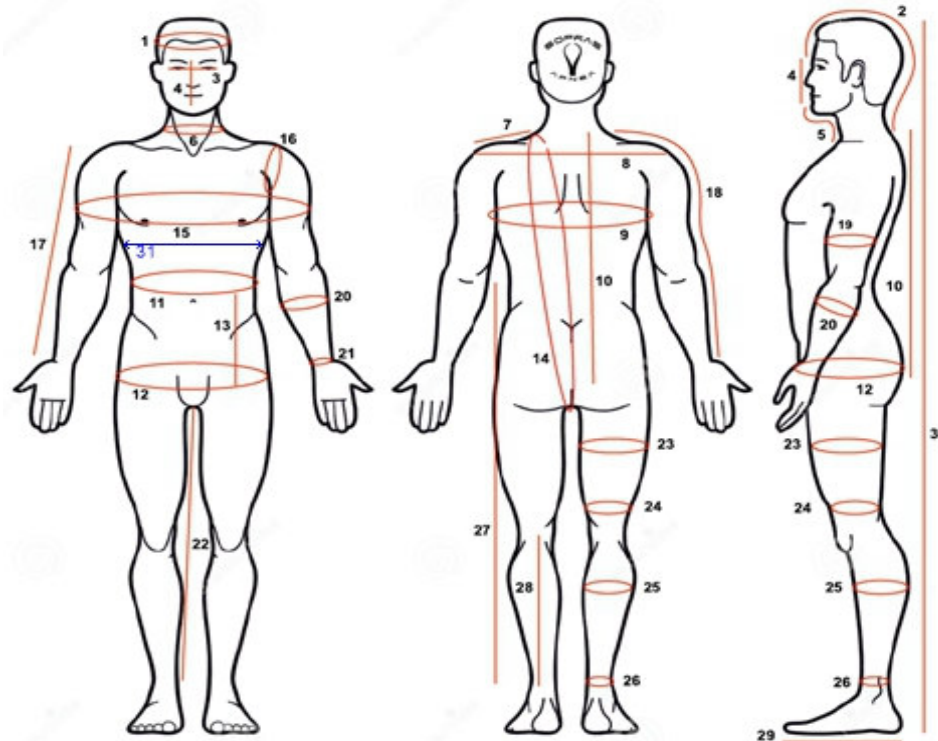

NOTES

Name	
Email	
Phone	

model:

Komentare:

VIDEO ON YOUTUBE: <https://www.youtube.com/watch?v=KCpxaMpi9ZA>