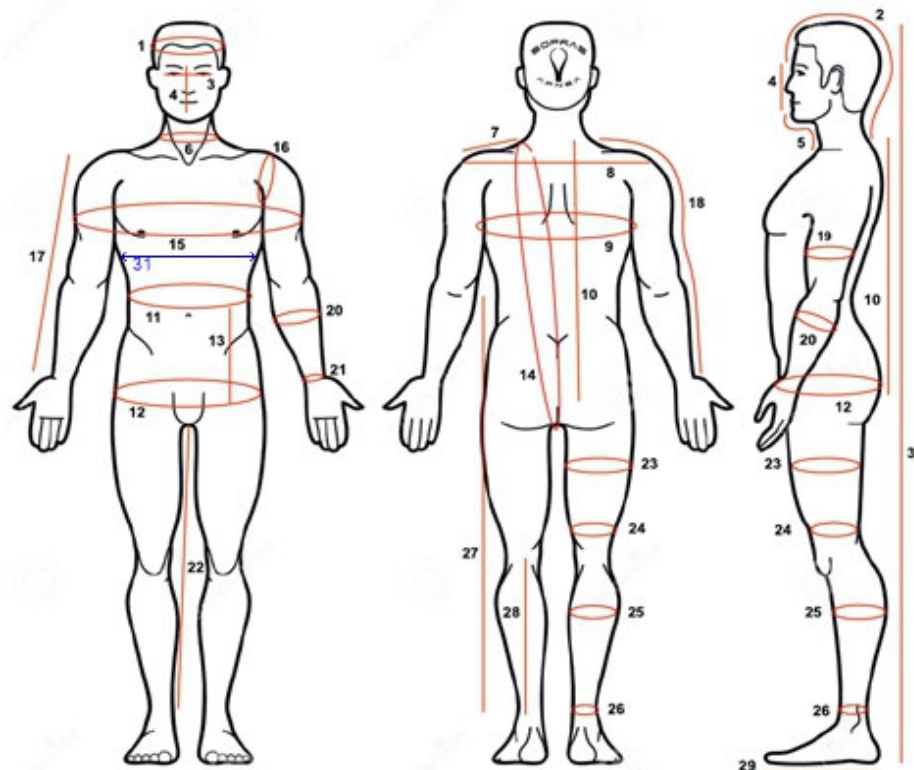

POZNÁMKY

Jméno	
Email	
Telefon	

model:

Komentare:

VIDEO ON YOUTUBE: <https://www.youtube.com/watch?v=KCpxaMpj9ZA>